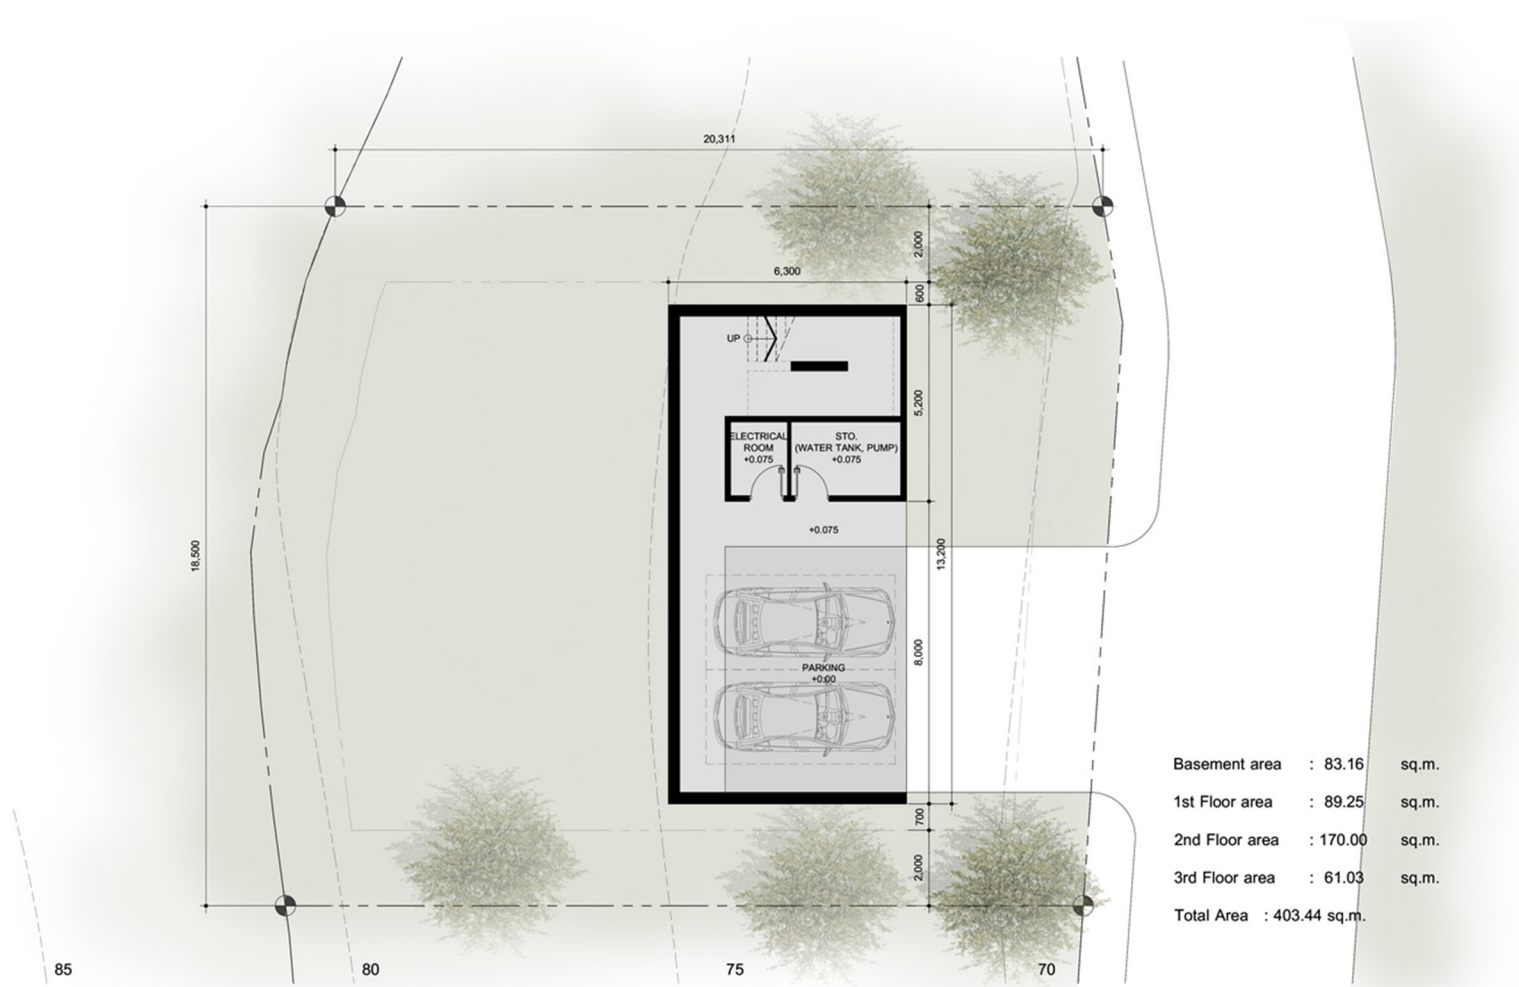

# Heaven basement

Basement area	: 83.16	sq.m.
1st Floor area	: 89.25	sq.m.
2nd Floor area	: 170.00	sq.m.
3rd Floor area	: 61.03	sq.m.
Total Area	: 403.44	sq.m.

**Basement Floor Plan** **LUXURY VILLA**  
1:100