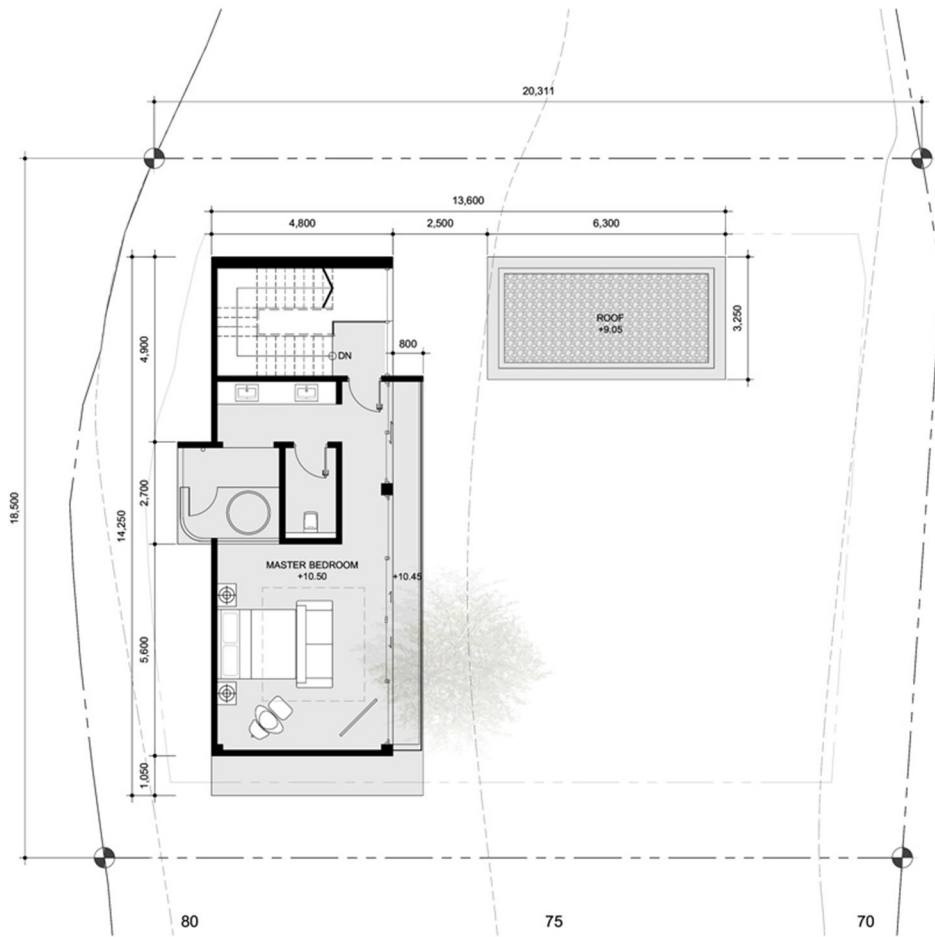

Heaven 3th Floor

Basement area : 83.16 sq.m.
 1st Floor area : 89.25 sq.m.
 2nd Floor area : 170.00 sq.m.
 3rd Floor area : 61.03 sq.m.
 Total Area : 403.44 sq.m.

3rd Floor Plan
 1:100

LUXURY VILLA