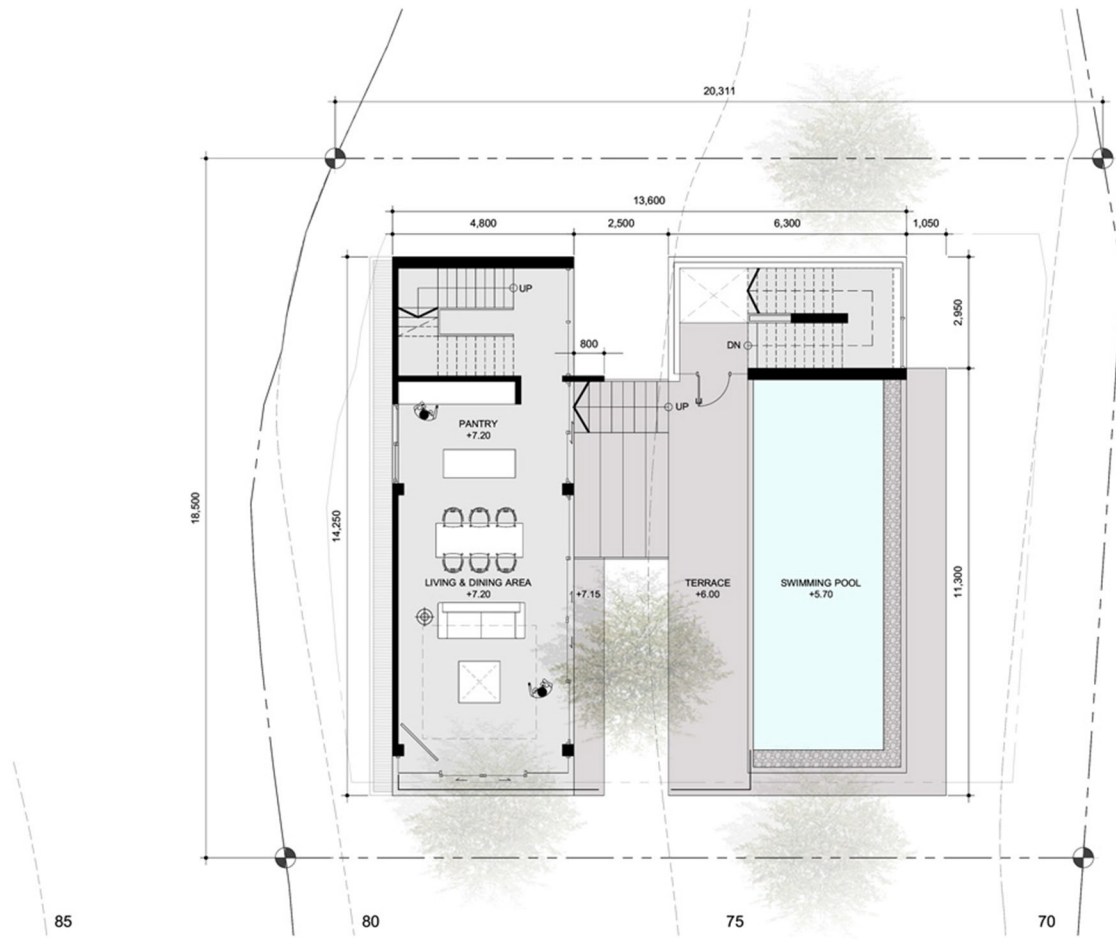

Heaven 2nd Floor

| | | |
|----------------|----------|-------|
| Basement area | : 83.16 | sq.m. |
| 1st Floor area | : 89.25 | sq.m. |
| 2nd Floor area | : 170.00 | sq.m. |
| 3rd Floor area | : 61.03 | sq.m. |
| Total Area | : 403.44 | sq.m. |

2nd Floor Plan
1:100

LUXURY VILLA