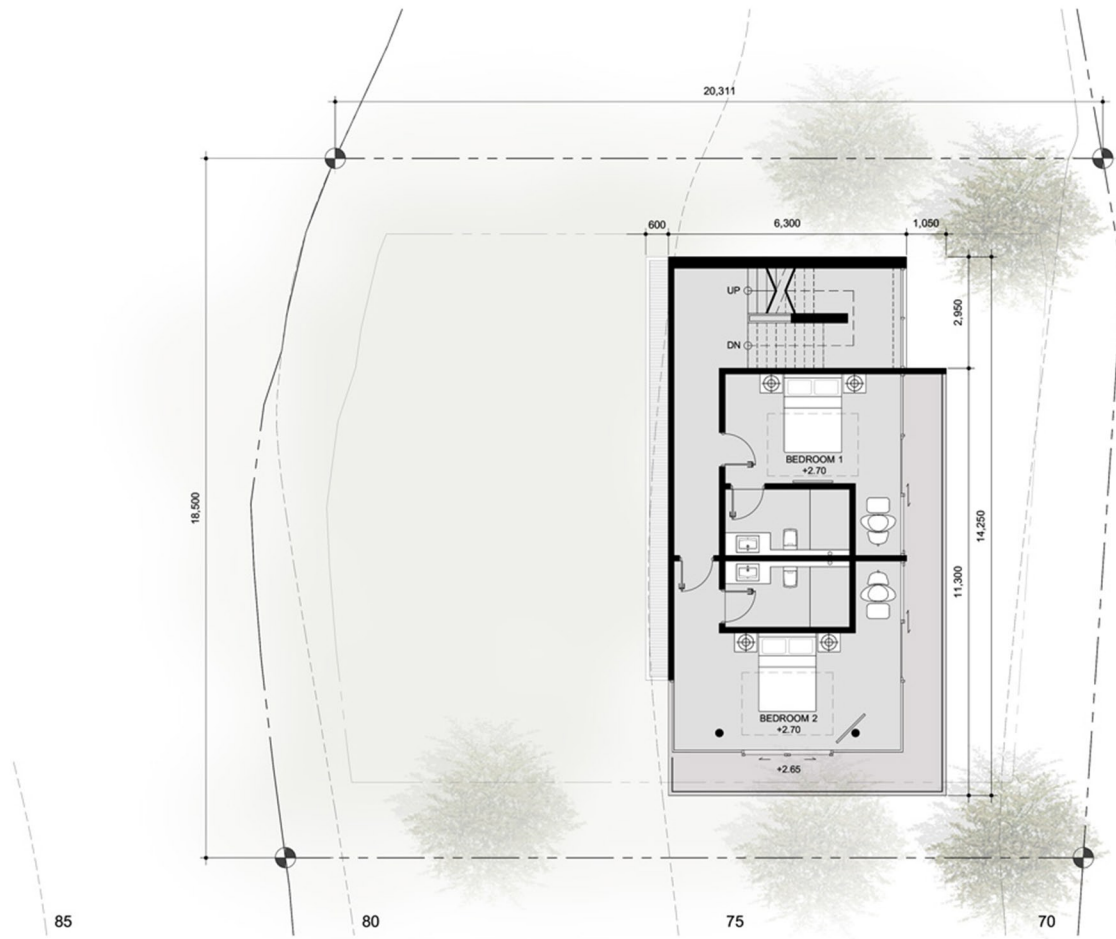

Heaven 1st Floor

Basement area	: 83.16	sq.m.
1st Floor area	: 89.25	sq.m.
2nd Floor area	: 170.00	sq.m.
3rd Floor area	: 61.03	sq.m.
Total Area	: 403.44	sq.m.

1st Floor Plan
1:100

LUXURY VILLA